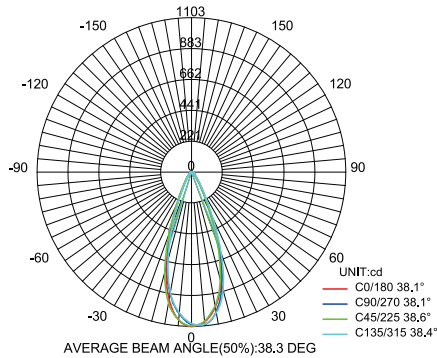

### LIGHT CHARACTERISTICS

Color	Warm White / cool white
Luminous Flux	510lm / 550lm / 570lm
Color Temperature	2700 K / 3000 K / 4000 K
Color Rendering Index	98
Lamp Efficacy	up to 68 lm/W
Lumen Maintenance Factor	70 %
Beam Angle	24D / 36D / 60D
Dimming Type	Phase cut dimming
Color Consistency	3 Step MacAdam Ellipse
Wattage Equivalent to Halogen	70 W

**NEW**

**SPECTRAL DISTRIBUTION**

**2700K**

**3000K**

**4000K**

**24D**

**36D**

**60D**

**Chroma Parameters**

**Dimensional drawing**

Product	W	H
TGU10FIN-7.5W-XD	50 mm	57 mm