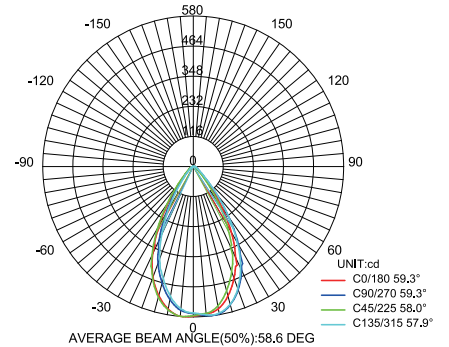

### LIGHT CHARACTERISTICS

Color	Warm White / cool white
Luminous Flux	510lm / 550lm / 570lm
Color Temperature	2700 K / 3000 K / 4000 K
Color Rendering Index	98
Lamp Efficacy	up to 68 lm/W
Lumen Maintenance Factor	70 %
Beam Angle	24D / 36D / 60D
Dimming Type	Phase cut dimming
Color Consistency	3 Step MacAdam Ellipse
Wattage Equivalent to Halogen	70 W

**NEW**

**SPECTRAL DISTRIBUTION**

**2700K**

**3000K**

**4000K**

**24D**

**36D**

**60D**

**Chroma Parameters**

**Dimensional drawing**

Product	W	H
TGU10FIN-7.5W-XD	50 mm	57 mm