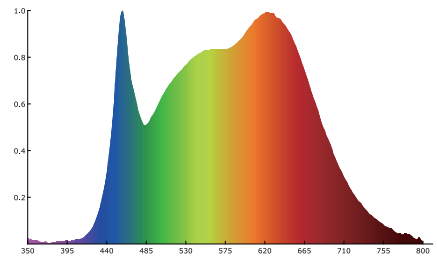

### LIGHT CHARACTERISTICS

Color	Warm White / cool white
Luminous Flux	510lm / 550lm / 570lm
Color Temperature	2700 K / 3000 K / 4000 K
Color Rendering Index	98
Lamp Efficacy	up to 68 lm/W
Lumen Maintenance Factor	70 %
Beam Angle	24D / 36D / 60D
Dimming Type	Phase cut dimming
Color Consistency	3 Step MacAdam Ellipse
Wattage Equivalent to Halogen	70 W

**NEW**

**SPECTRAL DISTRIBUTION**

**2700K**

**3000K**

**4000K**

**24D**

**36D**

**60D**