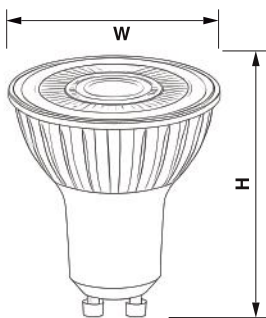

### LIGHT CHARACTERISTICS

Color	Warm White / cool white
Luminous Flux	510lm / 550lm / 570lm
Color Temperature	2700 K / 3000 K / 4000 K
Color Rendering Index	98
Lamp Efficacy	up to 68 lm/W
Lumen Maintenance Factor	70 %
Beam Angle	24D / 36D / 60D
Dimming Type	Phase cut dimming
Color Consistency	3 Step MacAdam Ellipse
Wattage Equivalent to Halogen	70 W

**Chroma Parameters**

**Dimensional drawing**

Product	W	H
TGU10FIN-7.5W-XD	50 mm	57 mm