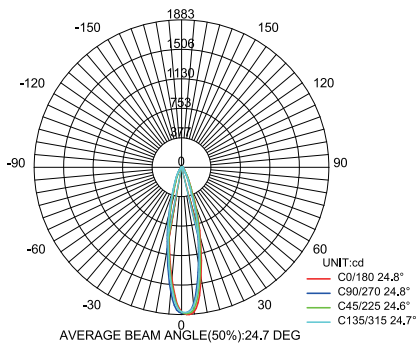

### LIGHT CHARACTERISTICS

Color	Warm White / cool white
Luminous Flux	510lm / 550lm / 570lm
Color Temperature	2700 K / 3000 K / 4000 K
Color Rendering Index	98
Lamp Efficacy	up to 68 lm/W
Lumen Maintenance Factor	70 %
Beam Angle	24D / 36D / 60D
Dimming Type	Phase cut dimming
Color Consistency	3 Step MacAdam Ellipse
Wattage Equivalent to Halogen	70 W

**NEW**

**SPECTRAL DISTRIBUTION**

**2700K**

**3000K**

**4000K**

**24D**

**36D**

**60D**

**Chroma Parameters**

**Dimensional drawing**

Product	W	H
TGU10FIN-7.5W-XD	50 mm	57 mm