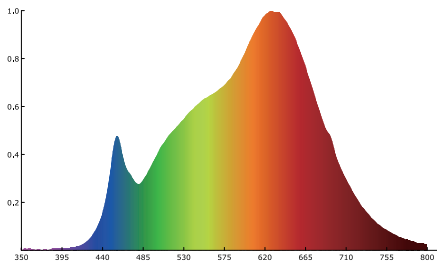

### LIGHT CHARACTERISTICS

Color	Warm White / cool white
Luminous Flux	510lm / 550lm / 570lm
Color Temperature	2700 K / 3000 K / 4000 K
Color Rendering Index	98
Lamp Efficacy	up to 68 lm/W
Lumen Maintenance Factor	70 %
Beam Angle	24D / 36D / 60D
Dimming Type	Phase cut dimming
Color Consistency	3 Step MacAdam Ellipse
Wattage Equivalent to Halogen	70 W

**NEW**

**SPECTRAL DISTRIBUTION**

**2700K**

**3000K**

**4000K**

**24D**

**36D**

**60D**