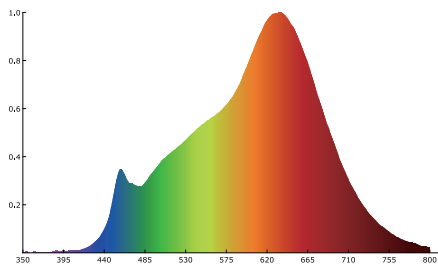

### LIGHT CHARACTERISTICS

Color	Warm White / cool white
Luminous Flux	510lm / 550lm / 570lm
Color Temperature	2700 K / 3000 K / 4000 K
Color Rendering Index	98
Lamp Efficacy	up to 68 lm/W
Lumen Maintenance Factor	70 %
Beam Angle	24D / 36D / 60D
Dimming Type	Phase cut dimming
Color Consistency	3 Step MacAdam Ellipse
Wattage Equivalent to Halogen	70 W

**NEW**

**SPECTRAL DISTRIBUTION**

**2700K**

**3000K**

**4000K**

**24D**

**36D**

**60D**