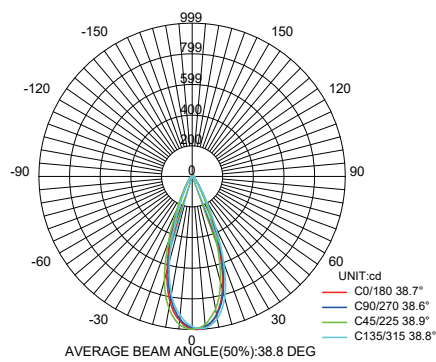

#### LIGHT CHARACTERISTICS

Color	Warm White / cool white
Luminous Flux	570lm / 590lm / 620lm
Color Temperature	2700 K / 3000 K / 4000 K
Color Rendering Index	98
Lamp Efficacy	up to 76 lm/W
Lumen Maintenance Factor	70 %
Beam Angle	24D / 36D / 60D
Dimming Type	PWM Dimming
Color Consistency	3 Step MacAdam Ellipse
Wattage Equivalent to Halogen	70 W

## SPECTRAL DISTRIBUTION

2700K

3000K

4000K

### Chroma Parameters