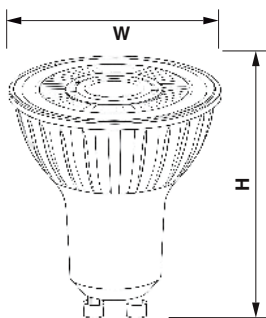

#### LIGHT CHARACTERISTICS

Color	Warm White / cool white
Luminous Flux	570lm / 590lm / 620lm
Color Temperature	2700 K / 3000 K / 4000 K
Color Rendering Index	98
Lamp Efficacy	up to 76 lm/W
Lumen Maintenance Factor	70 %
Beam Angle	24D / 36D / 60D
Dimming Type	PWM Dimming
Color Consistency	3 Step MacAdam Ellipse
Wattage Equivalent to Halogen	70 W

### Dimensional drawing

Product	W	H
TGU10PRO-7.5W-PWMD	50 mm	57 mm