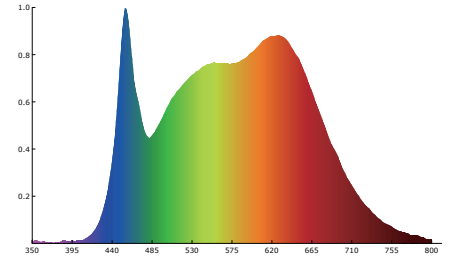

#### LIGHT CHARACTERISTICS

Color	Warm White / cool white
Luminous Flux	570lm / 590lm / 620lm
Color Temperature	2700 K / 3000 K / 4000 K
Color Rendering Index	98
Lamp Efficacy	up to 76 lm/W
Lumen Maintenance Factor	70 %
Beam Angle	24D / 36D / 60D
Dimming Type	PWM Dimming
Color Consistency	3 Step MacAdam Ellipse
Wattage Equivalent to Halogen	70 W

## SPECTRAL DISTRIBUTION

2700K

3000K

4000K

### Chroma Parameters