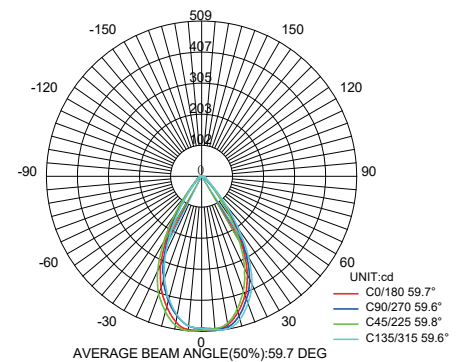

#### LIGHT CHARACTERISTICS

Color	Warm White / cool white
Luminous Flux	570lm / 590lm / 620lm
Color Temperature	2700 K / 3000 K / 4000 K
Color Rendering Index	98
Lamp Efficacy	up to 76 lm/W
Lumen Maintenance Factor	70 %
Beam Angle	24D / 36D / 60D
Dimming Type	PWM Dimming
Color Consistency	3 Step MacAdam Ellipse
Wattage Equivalent to Halogen	70 W

## SPECTRAL DISTRIBUTION

2700K

3000K

4000K

### Chroma Parameters