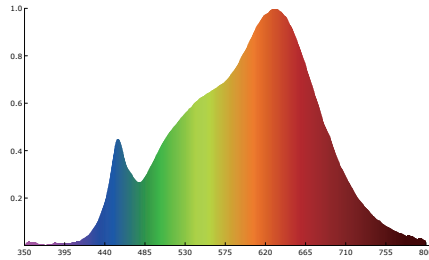

#### LIGHT CHARACTERISTICS

Color	Warm White / cool white
Luminous Flux	570lm / 590lm / 620lm
Color Temperature	2700 K / 3000 K / 4000 K
Color Rendering Index	98
Lamp Efficacy	up to 76 lm/W
Lumen Maintenance Factor	70 %
Beam Angle	24D / 36D / 60D
Dimming Type	PWM Dimming
Color Consistency	3 Step MacAdam Ellipse
Wattage Equivalent to Halogen	70 W

## SPECTRAL DISTRIBUTION

2700K

3000K

4000K

### Chroma Parameters