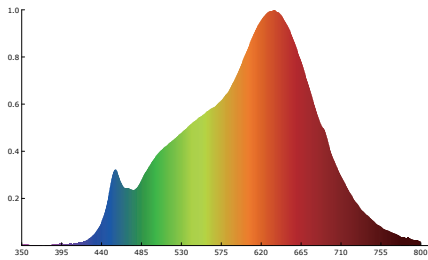

#### LIGHT CHARACTERISTICS

Color	Warm White / cool white
Luminous Flux	570lm / 590lm / 620lm
Color Temperature	2700 K / 3000 K / 4000 K
Color Rendering Index	98
Lamp Efficacy	up to 76 lm/W
Lumen Maintenance Factor	70 %
Beam Angle	24D / 36D / 60D
Dimming Type	PWM Dimming
Color Consistency	3 Step MacAdam Ellipse
Wattage Equivalent to Halogen	70 W

## SPECTRAL DISTRIBUTION

2700K

3000K

4000K