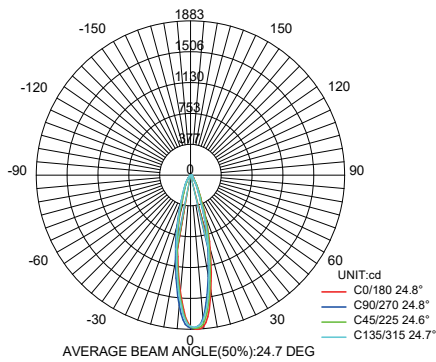

#### LIGHT CHARACTERISTICS

Color	Warm White / cool white
Luminous Flux	570lm / 590lm / 620lm
Color Temperature	2700 K / 3000 K / 4000 K
Color Rendering Index	98
Lamp Efficacy	up to 76 lm/W
Lumen Maintenance Factor	70 %
Beam Angle	24D / 36D / 60D
Dimming Type	PWM Dimming
Color Consistency	3 Step MacAdam Ellipse
Wattage Equivalent to Halogen	70 W

## SPECTRAL DISTRIBUTION

2700K

3000K

4000K

### Chroma Parameters