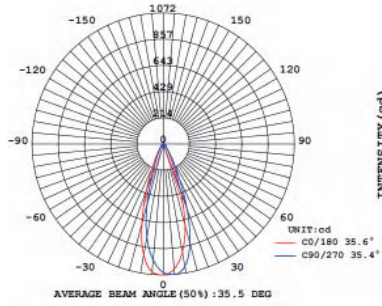

LIGHT CHARACTERISTICS

Color	Warm White / cool white
Luminous Flux	510lm / 550lm / 570lm
Color Temperature	2700 K / 3000 K / 4000 K
Color Rendering Index	Ra98
Lamp Efficacy	up to 68 lm/W
Lumen Maintenance Factor	70 %
Beam Angle	24D / 36D / 60D
Dimming Type	Phase cut dimming
Color Consistency	3 Step MacAdam Ellipse
Wattage Equivalent to Halogen	70 W

SPECTRAL DISTRIBUTION

2700K

3000K

4000K

Chroma Parameters

Dimensional drawing

TGU10PRO-7.5W-XD

Product	W	H
TGU10PRO-7.5W-XD	50 mm	57 mm