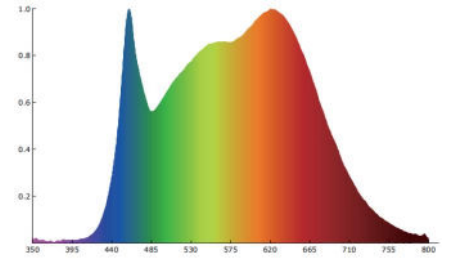

LIGHT CHARACTERISTICS

Color	Warm White / cool white
Luminous Flux	510lm / 550lm / 570lm
Color Temperature	2700 K / 3000 K / 4000 K
Color Rendering Index	Ra98
Lamp Efficacy	up to 68 lm/W
Lumen Maintenance Factor	70 %
Beam Angle	24D / 36D / 60D
Dimming Type	Phase cut dimming
Color Consistency	3 Step MacAdam Ellipse
Wattage Equivalent to Halogen	70 W

SPECTRAL DISTRIBUTION

2700K

3000K

4000K

Chroma Parameters

Dimensional drawing

TGU10PRO-7.5W-XD

Product	W	H
TGU10PRO-7.5W-XD	50 mm	57 mm