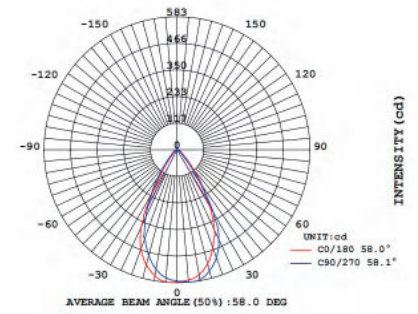

LIGHT CHARACTERISTICS

Color	Warm White / cool white
Luminous Flux	510lm / 550lm / 570lm
Color Temperature	2700 K / 3000 K / 4000 K
Color Rendering Index	Ra98
Lamp Efficacy	up to 68 lm/W
Lumen Maintenance Factor	70 %
Beam Angle	24D / 36D / 60D
Dimming Type	Phase cut dimming
Color Consistency	3 Step MacAdam Ellipse
Wattage Equivalent to Halogen	70 W

SPECTRAL DISTRIBUTION

2700K

3000K

4000K

Chroma Parameters

Dimensional drawing

TGU10PRO-7.5W-XD

Product	W	H
TGU10PRO-7.5W-XD	50 mm	57 mm