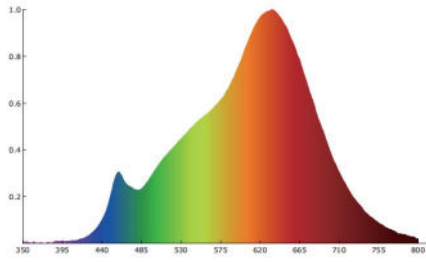

RA98 LM80

SAA CE  

Article Code TGU10PRO-7.5W-XD

GENERAL CHARACTERISTICS

Shape	MR16
Cap - Base	GU10
Rated Wattage	7.5 W
Input Voltage	220-240 Vac
Operating Frequency	50/60 Hz
Lifetime (hours)	40,000 hrs
Switching Cycles	30,000
Start Time from 0% to 100%	< 0.5 s
Power Factor	0.9
Working Temperature	-20°C ~ 40°C
Guarantee	3 years
Dimension	W:50mm x H:57mm

LIGHT CHARACTERISTICS

Color	Warm White / cool white
Luminous Flux	510lm / 550lm / 570lm
Color Temperature	2700 K / 3000 K / 4000 K
Color Rendering Index	Ra98
Lamp Efficacy	up to 68 lm/W
Lumen Maintenance Factor	70 %
Beam Angle	24D / 36D / 60D
Dimming Type	Phase cut dimming
Color Consistency	3 Step MacAdam Ellipse
Wattage Equivalent to Halogen	70 W

SPECTRAL DISTRIBUTION

2700K

3000K

4000K

Chroma Parameters

Dimensional drawing

TGU10PRO-7.5W-XD

Product	W	H
TGU10PRO-7.5W-XD	50 mm	57 mm