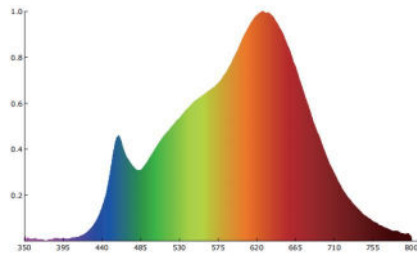

RA98 LM80

SAA CE  

Article Code TGU10PRO-7.5W-XD

GENERAL CHARACTERISTICS

Shape	MR16
Cap - Base	GU10
Rated Wattage	7.5 W
Input Voltage	220-240 Vac
Operating Frequency	50/60 Hz
Lifetime (hours)	40,000 hrs
Switching Cycles	30,000
Start Time from 0% to 100%	< 0.5 s
Power Factor	0.9
Working Temperature	-20°C ~ 40°C
Guarantee	3 years
Dimension	W:50mm x H:57mm

LIGHT CHARACTERISTICS

Color	Warm White / cool white
Luminous Flux	510lm / 550lm / 570lm
Color Temperature	2700 K / 3000 K / 4000 K
Color Rendering Index	Ra98
Lamp Efficacy	up to 68 lm/W
Lumen Maintenance Factor	70 %
Beam Angle	24D / 36D / 60D
Dimming Type	Phase cut dimming
Color Consistency	3 Step MacAdam Ellipse
Wattage Equivalent to Halogen	70 W

SPECTRAL DISTRIBUTION

2700K

3000K

4000K

Chroma Parameters

Dimensional drawing

TGU10PRO-7.5W-XD

Product	W	H
TGU10PRO-7.5W-XD	50 mm	57 mm