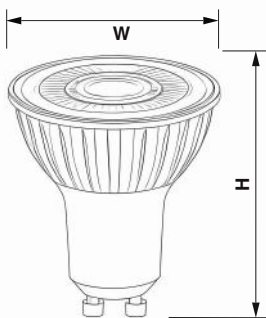

LIGHT CHARACTERISTICS

Color	Warm White / cool white
Luminous Flux	510lm / 550lm / 570lm
Color Temperature	2700 K / 3000 K / 4000 K
Color Rendering Index	Ra98
Lamp Efficacy	up to 68 lm/W
Lumen Maintenance Factor	70 %
Beam Angle	24D / 36D / 60D
Dimming Type	Phase cut dimming
Color Consistency	3 Step MacAdam Ellipse
Wattage Equivalent to Halogen	70 W

SPECTRAL DISTRIBUTION

2700K

3000K

4000K

Chroma Parameters

Dimensional drawing

TGU10PRO-7.5W-XD

Product	W	H
TGU10PRO-7.5W-XD	50 mm	57 mm