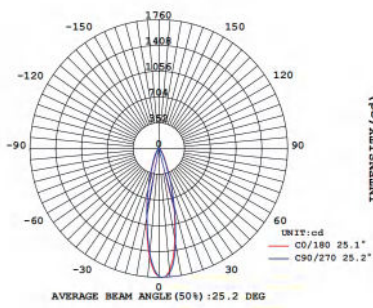

LIGHT CHARACTERISTICS

Color	Warm White / cool white
Luminous Flux	510lm / 550lm / 570lm
Color Temperature	2700 K / 3000 K / 4000 K
Color Rendering Index	Ra98
Lamp Efficacy	up to 68 lm/W
Lumen Maintenance Factor	70 %
Beam Angle	24D / 36D / 60D
Dimming Type	Phase cut dimming
Color Consistency	3 Step MacAdam Ellipse
Wattage Equivalent to Halogen	70 W

SPECTRAL DISTRIBUTION

2700K

3000K

4000K

Chroma Parameters

Dimensional drawing

TGU10PRO-7.5W-XD

Product	W	H
TGU10PRO-7.5W-XD	50 mm	57 mm