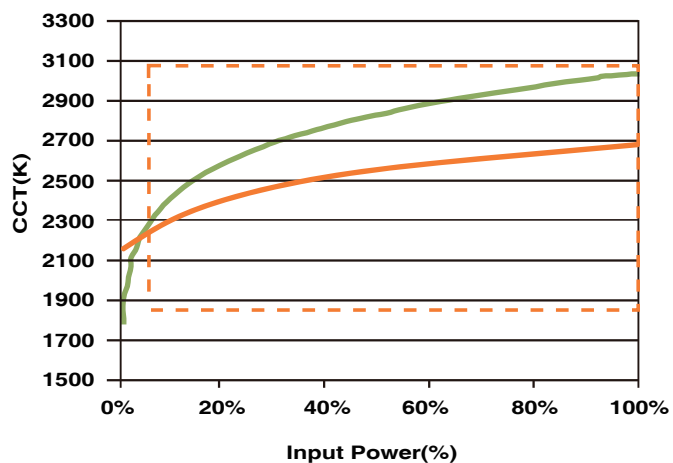

DIMMING CURVE & DIMMING RANGE

— Halogen
— LED
- - - dimming range

Power dimming range : 5-100%
CCT dimming range : 2200K-2700K