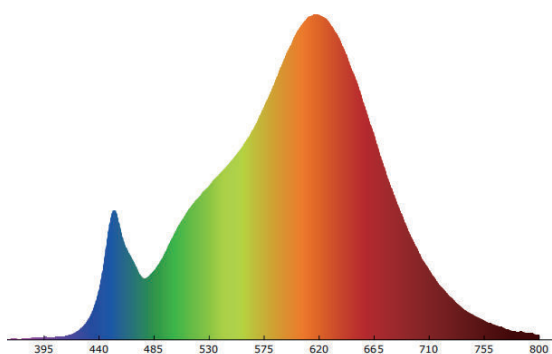

LIGHT CHARACTERISTICS

Color	Warm White Cool White
Color Temperature	2700K / 3000K / 4000K / 6500K
Color Rendering Index	>80
Lamp Efficacy	up to 100 lm/W
Lumen Maintenance Factor	70 %
Beam Angle	120°
Dimming Type	Non-Dimmable
Color Consistency	5 Step MacAdam Ellipse
Wattage Equivalent to Halogen	100W

DIMMING CURVE & DIMMING RANGE

— Halogen
— LED
- - - dimming range

Power dimming range : 5-100%
CCT dimming range : 2200K-2700K

PHOTOMETRIC DATA

Chroma Parameters

Dimensional drawing

TA60ESS-7W-XDTW

Product	D	C
TA60ESS-7W-XDTW	60 mm	105 mm