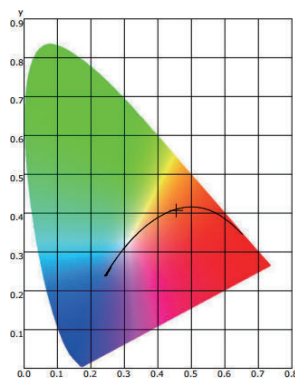

PHOTOMETRIC DATA