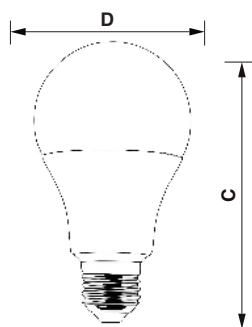

DIMMING CURVE & DIMMING RANGE

— Halogen
— LED
- - - dimming range

Power dimming range : 5-100%
CCT dimming range : 2200K-2700K

PHOTOMETRIC DATA

Chroma Parameters

Dimensional drawing

TA60ESS-7W-XDTW

Product	D	C
TA60ESS-7W-XDTW	60 mm	105 mm